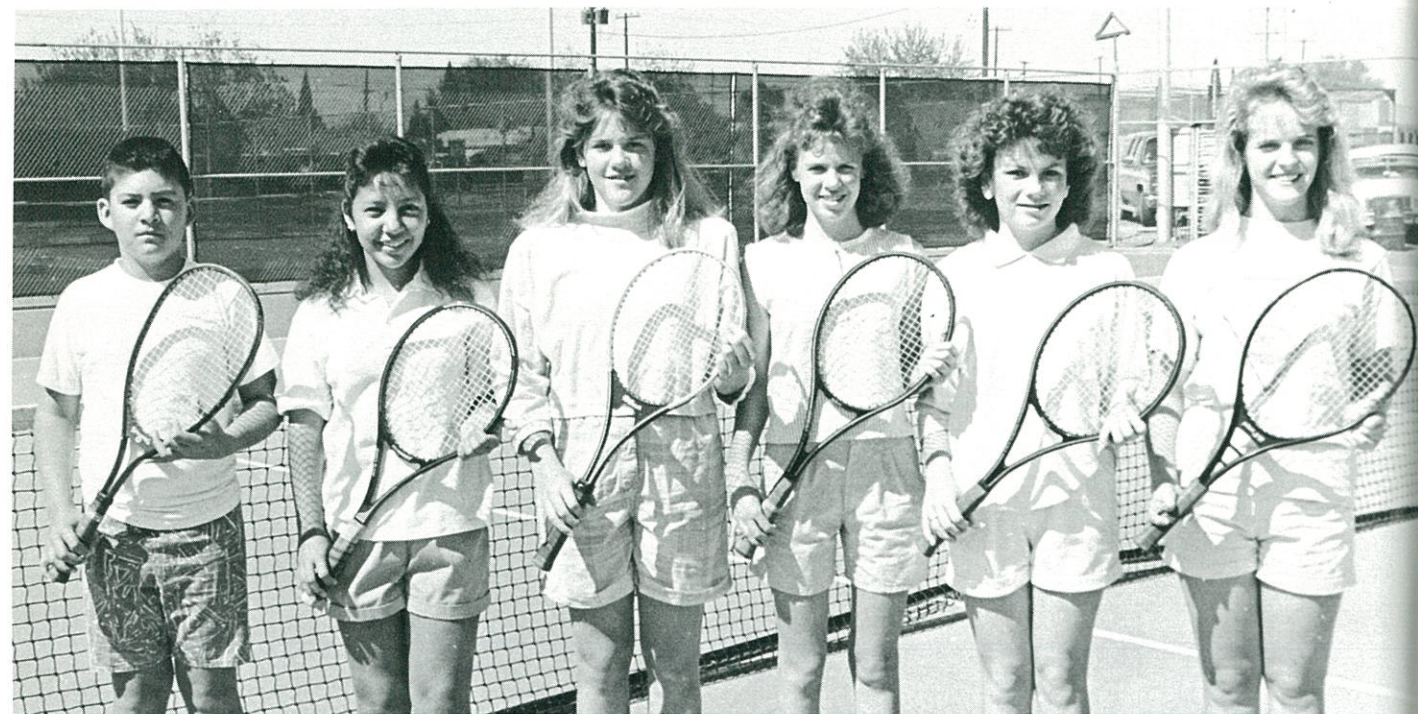

Daubers Hit The Tennis Courts

Members of the 1987-88 8th grade tennis squad included Chris Martinez, Debra Heredia, Jennifer Ramos, Melissa Beard, Leslie Hager, and Clary Cutrell.

Dauber Girls Play The Net

Members of the 1987-88 7th grade tennis squad include FRONT ROW Andrea Lowe, Mandy Garcia, Jason Mills, Chad Clary, Gena Hodges and Robin Gray. BACK ROW Lori Naranjo, Angelique Mobbs, Shelly Knight, Amy Fires and Brandy White.

Coach Les Spoon helps Debra Heredia with her grip.

Chris Martinez works on his forehand before a match against Wink.

Chad Clary returns an opponent's serve in his first round match in Kermit.

Shelly Knight demonstrates her forehand as she warms up for yet another tennis match.