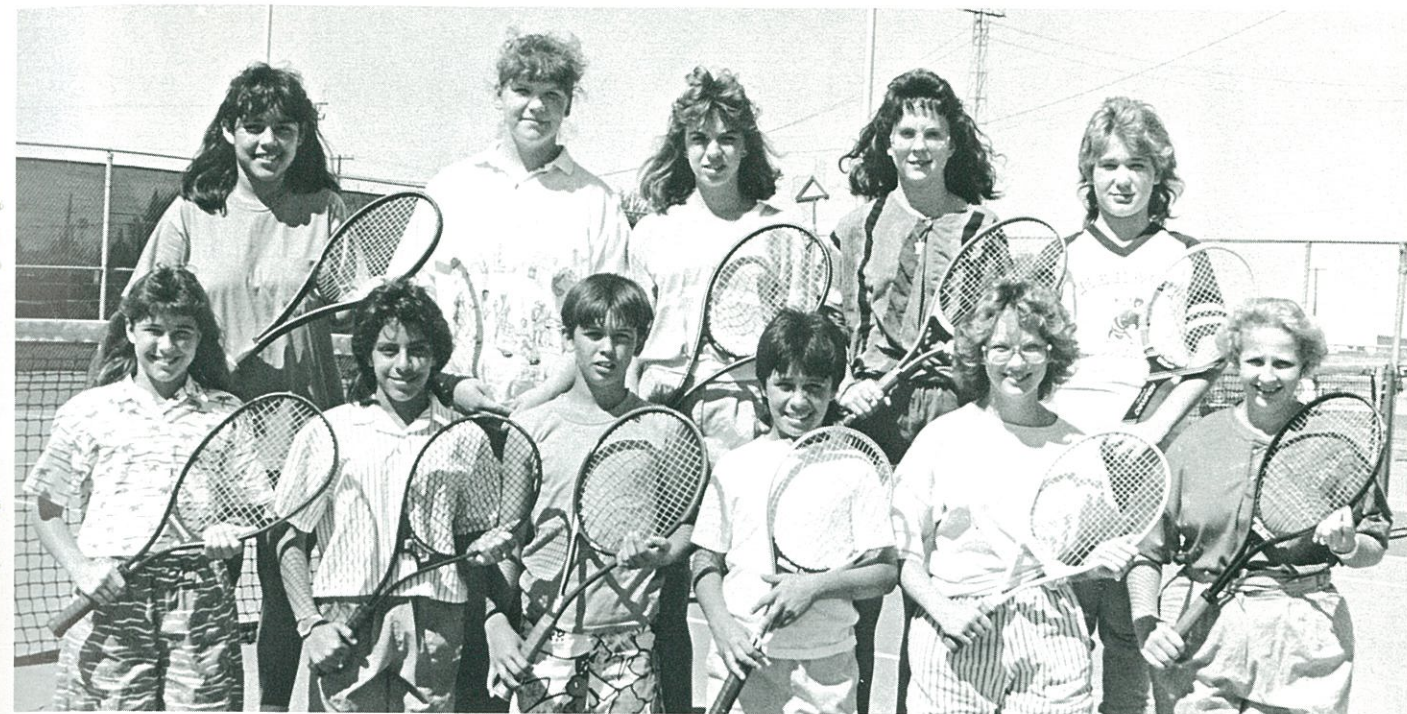

Daubers Hit The Tennis Courts

Members of the 1987-88 8th grade tennis squad included Chris Martinez, Debra Heredia, Jennifer Ramos, Melissa Beard, Leslie Hager, and Clary Cutrell.

Dauber Girls Play The Net

Members of the 1987-88 7th grade tennis squad include FRONT ROW Andrea Lowe, Mandy Garcia, Jason Mills, Chad Clary, Gena Hodges and Robin Gray. BACK ROW Lori Naranjo, Angelique Mobbs, Shelly Knight, Amy Fires and Brandy White.

Coach Les Spoon helps Debra Heredia with her grip.

Chris Martinez works on his forehand before a match against Wink.

Chad Clary returns an opponent's serve in his first round match in Kermit.

Shelly Knight demonstrates her forehand as she warms up for yet another tennis match.